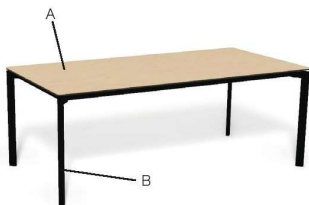

T0200 (PM MOSAIC -EXT)		Furnier	
Tisch mit Metallgestell	A	Mosaik Eiche	Mosaik Nuss
	B	Metall	
	90x160 cm	1.816,-	2.021,-
	90x180 cm	1.868,-	2.074,-
	100x180 cm	1.921,-	2.124,-
	100x200 cm	1.997,-	2.200,-
	100x220 cm	1.999,-	2.303,-
	100x240 cm	1.999,-	2.432,-
	100x260 cm	2.329,-	2.535,-